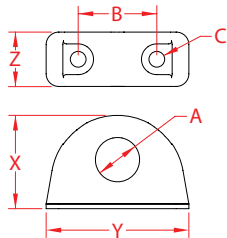

# FAIRLEAD & GASKET

316 STAINLESS STEEL

Import

Precision  
Cast

ITEM	A (rope size)	B	C	FASTENER	X (height)	Y (length)	Z (width)	WT (lb)	PACKAGING TYPE	EACH (qty)	INNER (qty)	CARTON (qty)	UPC
S3730-0010	UP TO 5/16"	0.88"	0.18"	#8	0.77"	1.38"	0.44"	0.06	POLYBAG	1	5	200	791506057925
S3730-0014	UP TO 1/2"	1.00"	0.20"	#10	1.17"	1.82"	0.69"	0.14	POLYBAG	1	5	100	791506057932
S3730-0016	UP TO 5/8"	1.38"	0.25"	#12	1.28"	2.30"	0.81"	0.23	POLYBAG	1	5	100	791506057949

**NOTE:**

**HEAVY DUTY FAIRLEADS DESIGNED TO OUTLAST AND OUT PERFORM INFERIOR NYLON VERSIONS. MADE FROM EXTREMELY CORROSION RESISTANT MARINE GRADE 316 STAINLESS STEEL. DURABLE GASKET INCLUDED. FASTENERS NOT INCLUDED. ALL DIMENSIONS ARE NOMINAL (+/- 3%) AND ARE SUBJECT TO CHANGE WITHOUT NOTICE.**